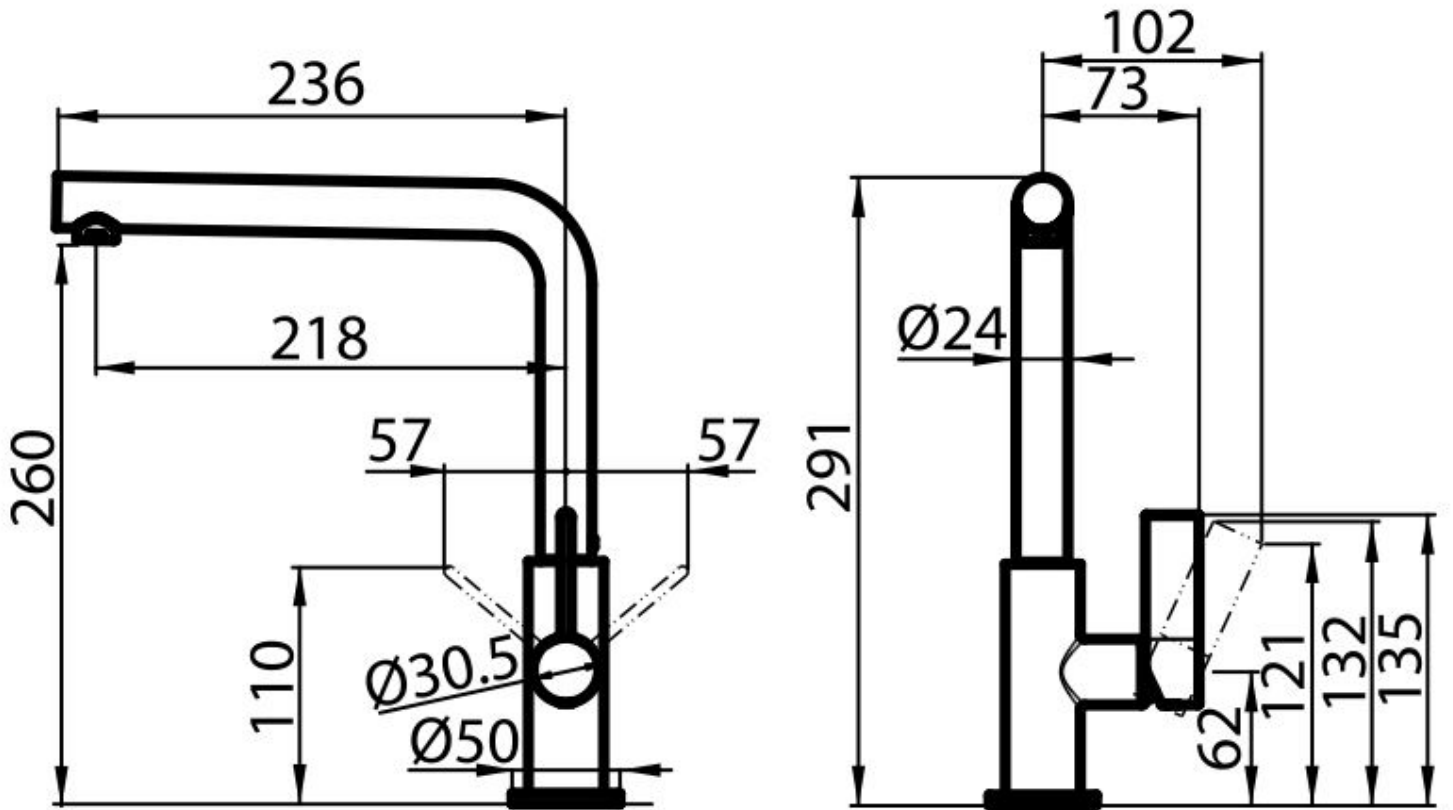

---

Foro mixer ø35mm

---

Ingombro posteriore 35mm

---

Spessore max top 40mm

---

## DATI TECNICI